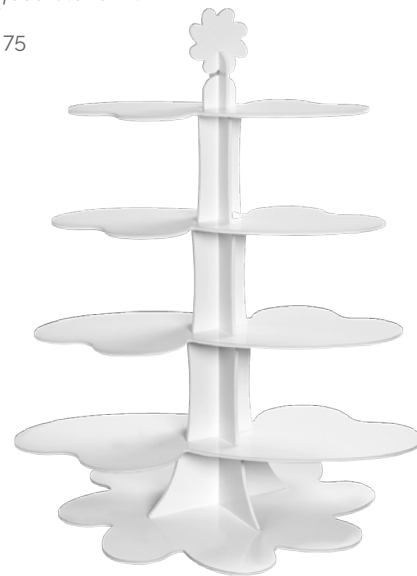

1001-11 **Alzatina Cloud per fingerfood**
Fingerfood Stand Kit
Cloud
h. cm 75